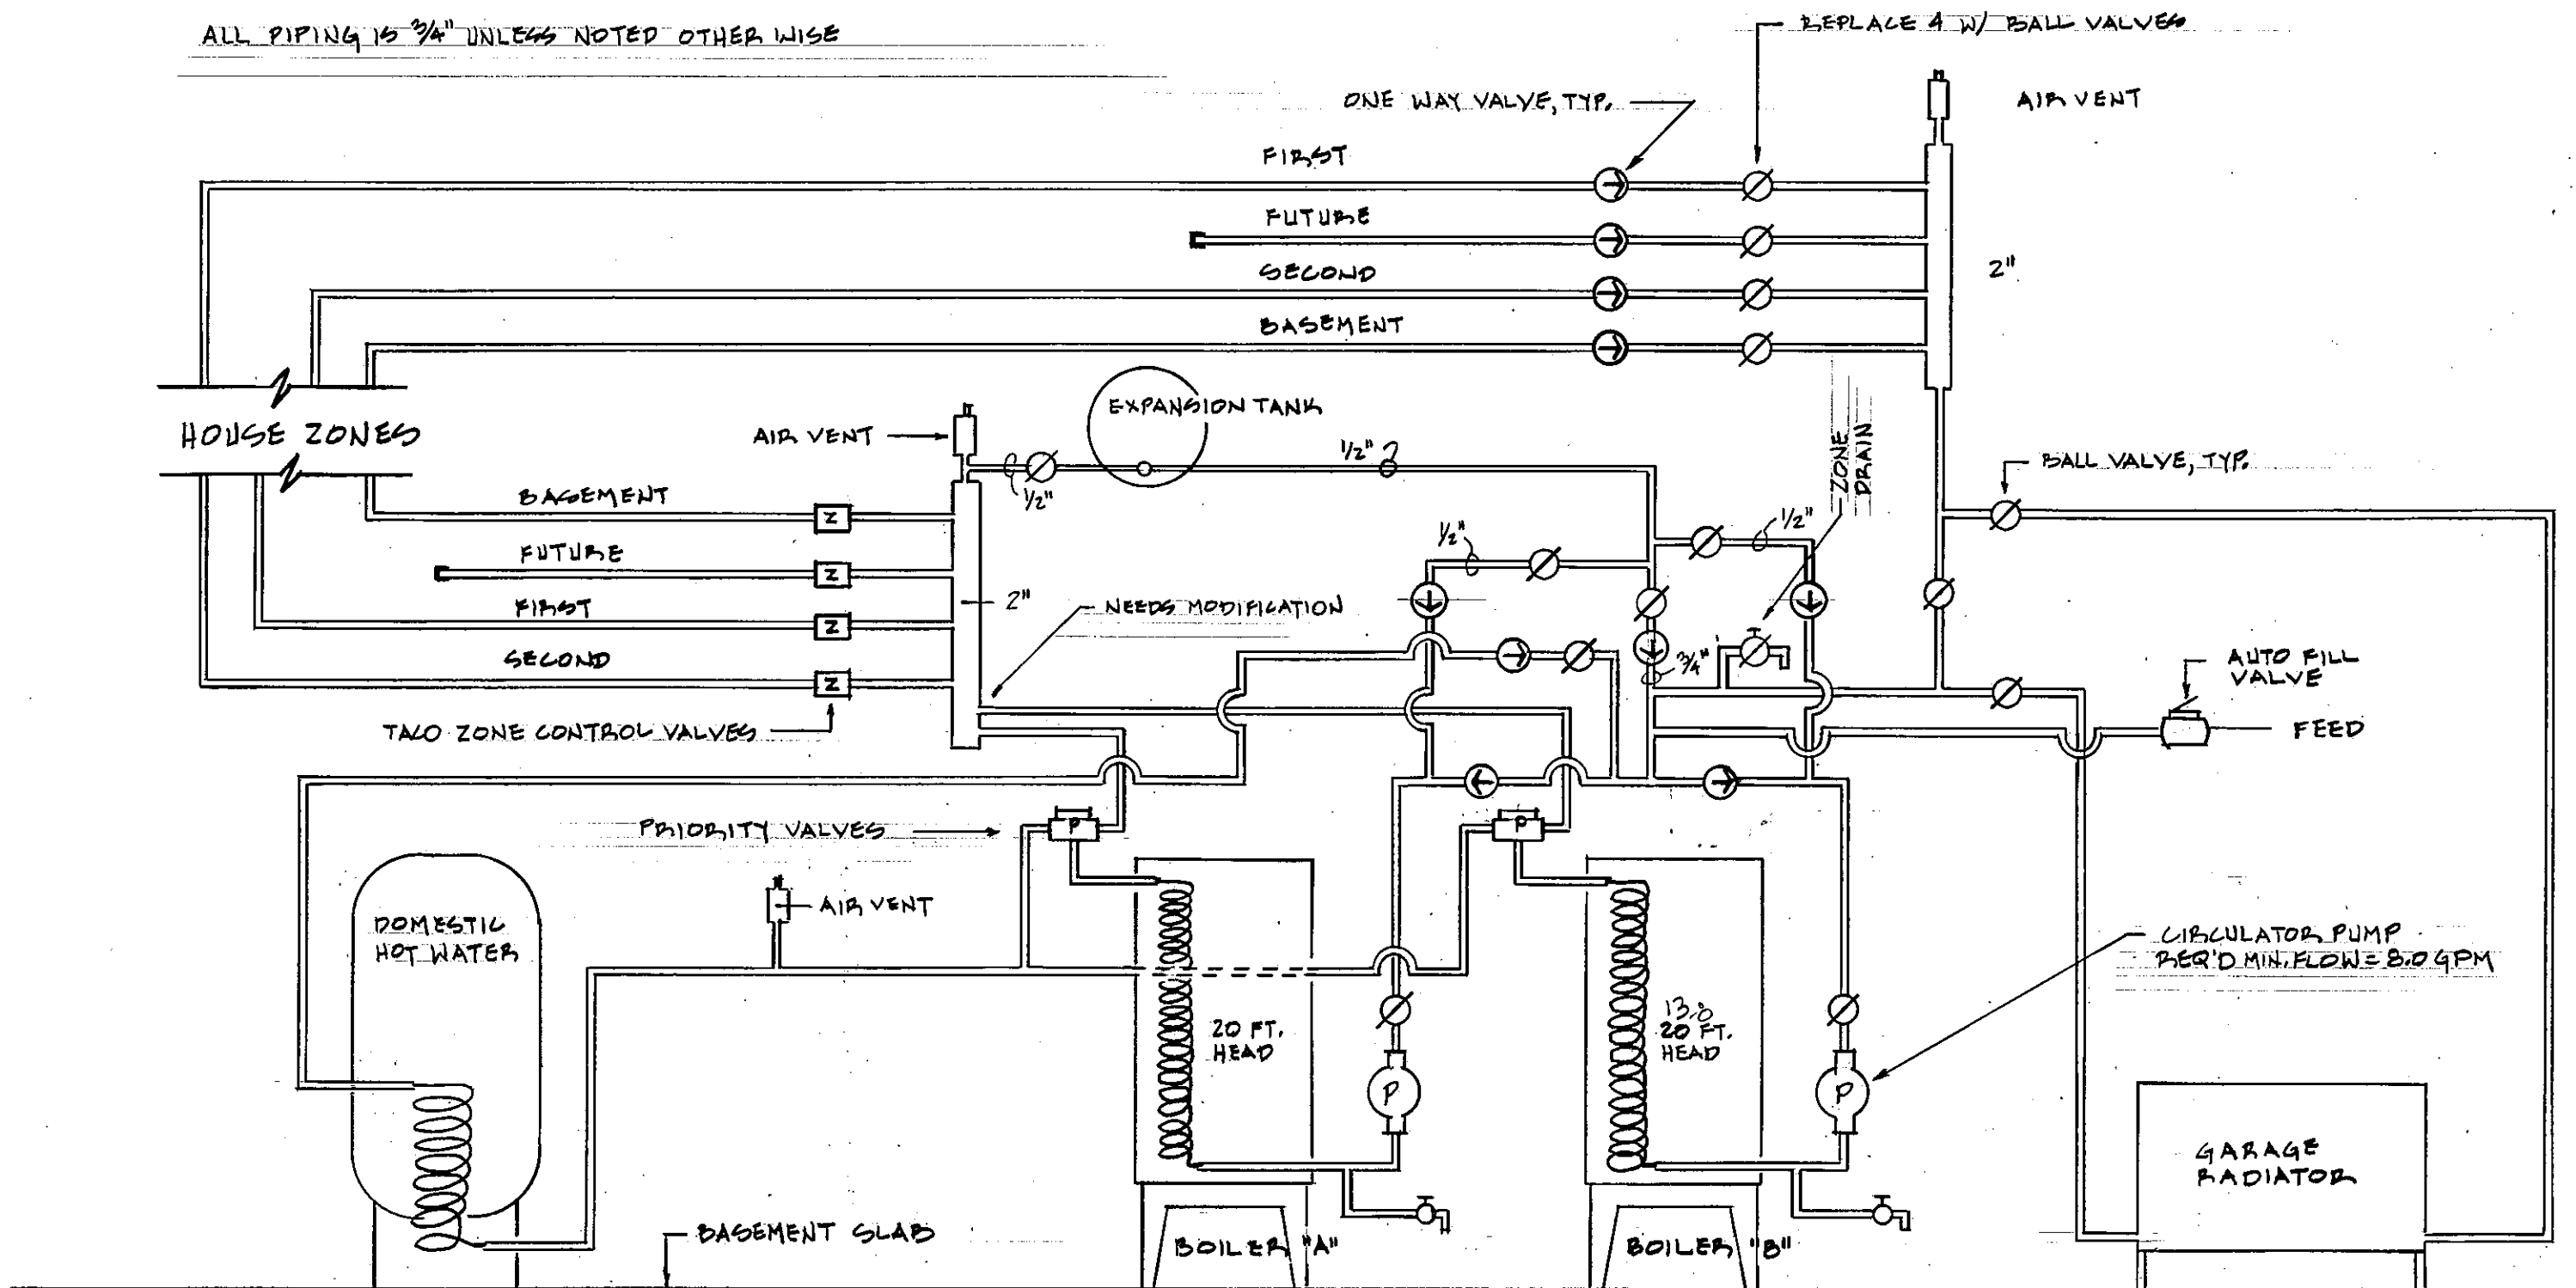

ALL PIPING IS 3/4" UNLESS NOTED OTHERWISE

NO SCALE

BOILER PLUMBING SCHEMATIC

EXISTING

11-19-2004

VAN REED RESIDENCE
350 CALLOWHILL ROAD
CHALFONT, PA 18914
215-822-5596